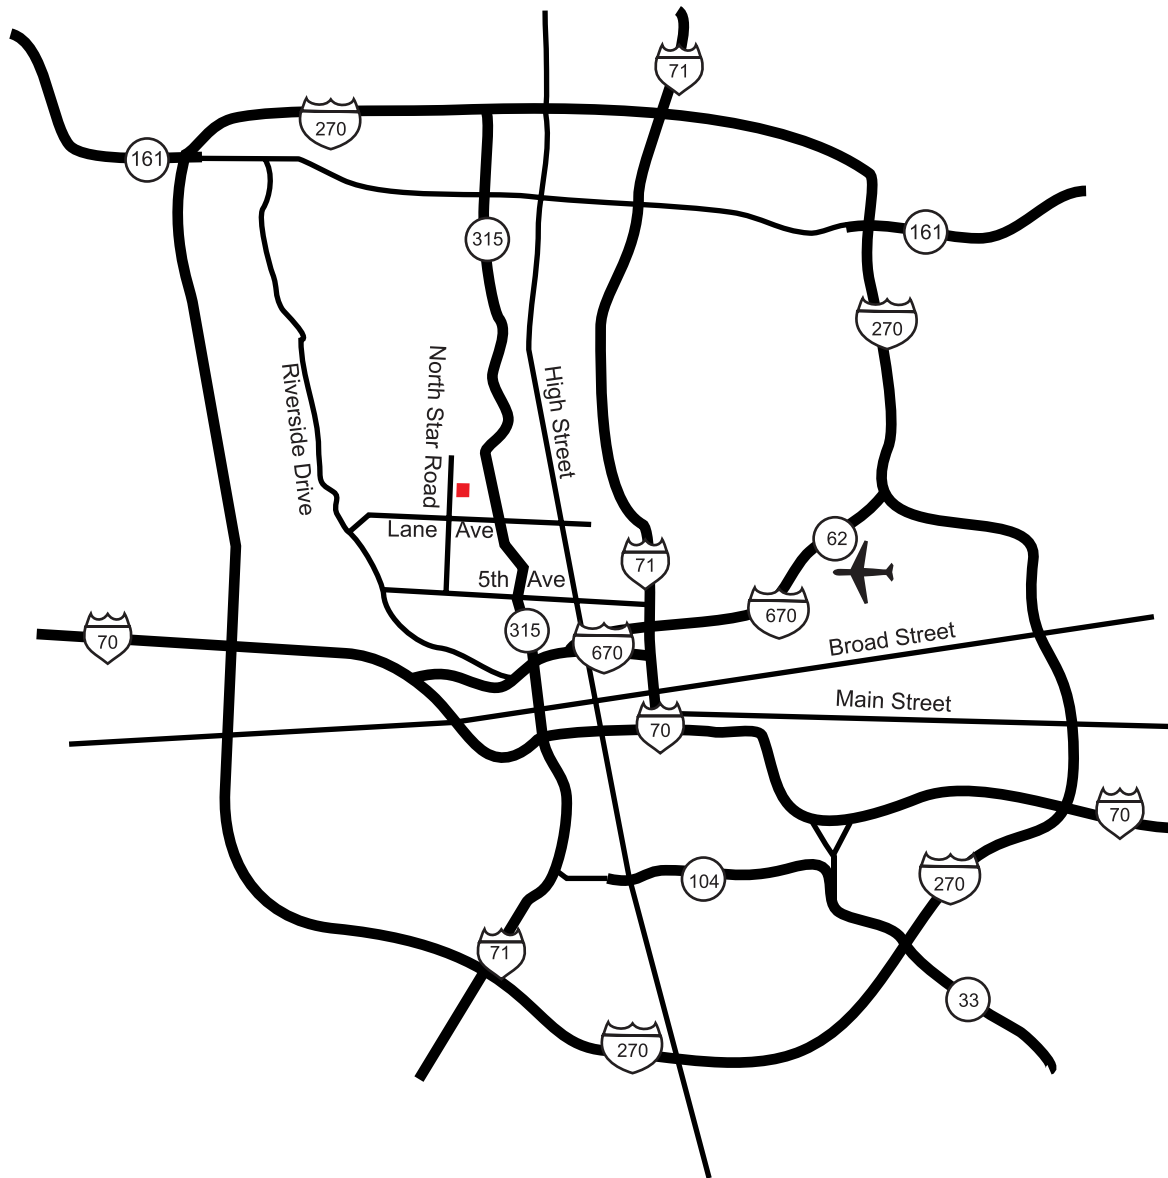

### Map to the eTech Ohio East Chestnut Street Facility

**From the North:**

I-71 South to I-670 West. Exit onto the Third Street/High Street Exit and Merge onto N Third Street. Turn right at East Chestnut Street.

**From the South:**

I-71 North merge onto OH 315 North. Take the Exit onto I-670 East. Exit onto the Third Street/High Street Exit and Merge onto N 3rd Street. Turn right at East Chestnut Street.

**From the East:**

I-70 West onto I-71N. Exit onto the Broad Street Exit. Turn right onto Broad Street. Take Broad Street to Fourth Street. Turn onto Fourth Street (one way). Turn left at East Chestnut Street.

**From the West:**

I-70 East to OH-315 North. Take the Exit onto I-670 East. Exit onto the Third Street/High Street Exit and Merge onto N Third Street. Turn right at East Chestnut Street.

**From the Airport:**

I-670 West to Downtown. Exit onto the Third Street/High Street Exit and Merge onto N Third Street. Turn right at East Chestnut Street.